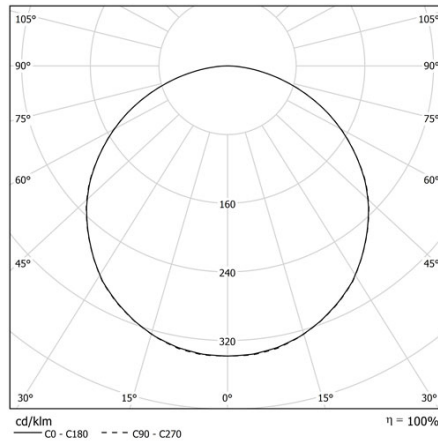

## BEN MAXI IP40 PG

Frosted Acryl-Satiné impact resistant.

CODE		FLUX	SIZE	CERTIFICATIONS
10PG125K4D	125W 4000K	16496lm	Ø 1080mm	  