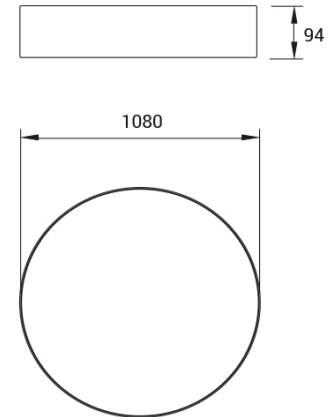

## BEN MAXI IP40 PG

Frosted Acryl-Satiné impact resistant.

CODE		FLUX	SIZE	CERTIFICATIONS
10PG125K4D	125W 4000K	16496lm	Ø 1080mm	  