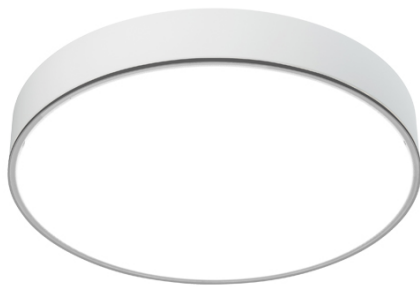

## BEN MAXI IP40 PG

Frosted Acryl-Satiné impact resistant.

CODE		FLUX	SIZE	CERTIFICATIONS
10PG125K4D	125W 4000K	16496lm	Ø 1080mm	  

### Optics

PG diffuser with frosted Acryl-Satiné and impact resistant diffuser UGR<22.

### Body

Spun aluminum with epoxy powder coating.